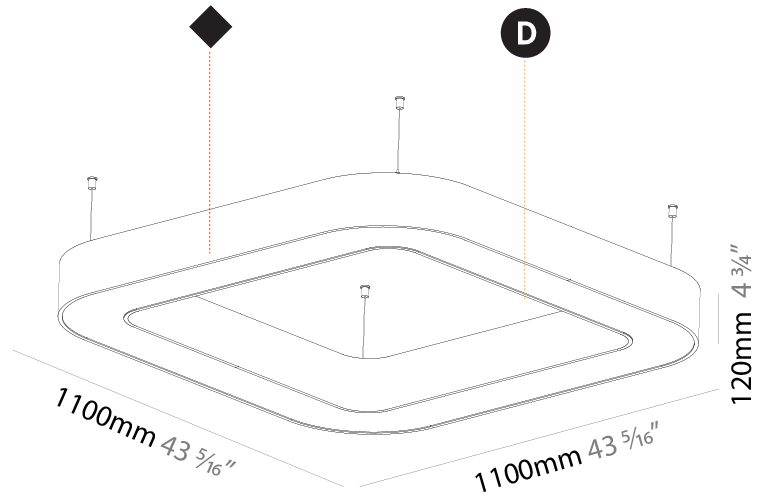

GENERAL

Series: Glorious
Subseries: Glorious Quantum
Brand: Prolicht
Division: Architectural
Mounting Type: Suspension
Mounting Location: Ceiling
Subcategory: Ambient

PHYSICAL

Shape: Square
Length (mm): 1100
Length (in): 43 ⁵/₁₆"
Width (mm): 1100
Width (in): 43 ⁵/₁₆"
Height (mm): 120
Height (in): 4 ³/₄"
Max. Overall Height (mm): 2120
Max. Overall Height (in): 83 ⁷/₁₆"
Light Distribution: Direct / Indirect
Weight (kg): 13.639
Weight (lbs): 30
Diffuser: PMMA - Opal or Micro-Prism
Fixture Finish: SSR / BKV / CWI / CRY / HAB / UFT / ITA / RUA / FTG / MYG / LOD / PUS / FRO / FUP / KIA / POP / BLS / SPG / MEY / GOH / GUM / CHC / COM / ABZ / JAG / OBR / MOS / ROR
Fixture Material: Aluminum

ELECTRICAL

Lamp Type: LED (Zhaga Standard)
Input Wattage (W): 100
Total Output Wattage (W): 80 / 64 (3500K)
Dimming: Non-Dimming / Phase Dimming (120Vac only) / 0-10V Dimming
Driver Included: Yes
Driver Location: Integrated
Driver Type: Constant Current - 120 / 277Vac
Driver Class: Class 2
Input Voltage (V): 120 - 277
Constant Current (MA): 350 / 1200/800 (3500K)

LED

Color Temperature (°K): 3000 / 3500 / 4000
Max. Delivered Lumen (lm): 5540 / 5733 / 5850 Direct / 4870 / 5047 / 5150 Indirect
CRI: >80 CRI
Efficiency (%): 70.9
Lamp Life (hrs): 50000

OPTICAL

RATINGS AND CERTIFICATIONS

Certified By: Certified for North American Standards
IP rating: IP20