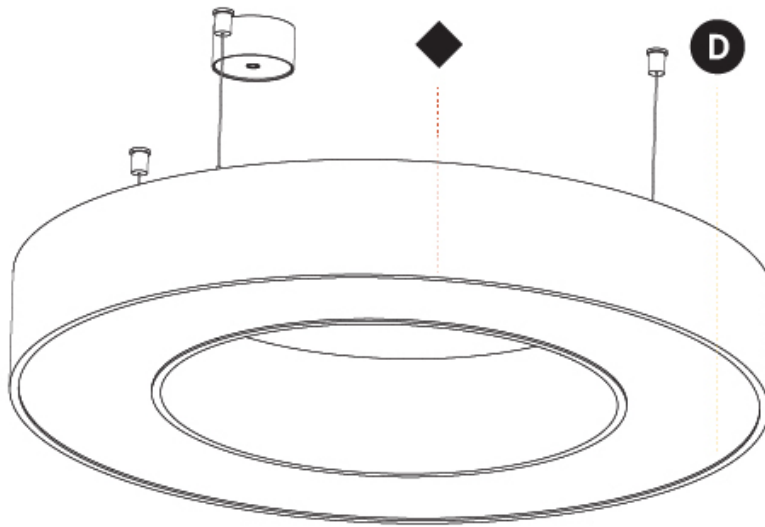

GLORIOUS SUSPENSION

A30297-

PROJECT _____

TYPE _____

SPECIFIER _____

QUANTITY _____

DATE _____