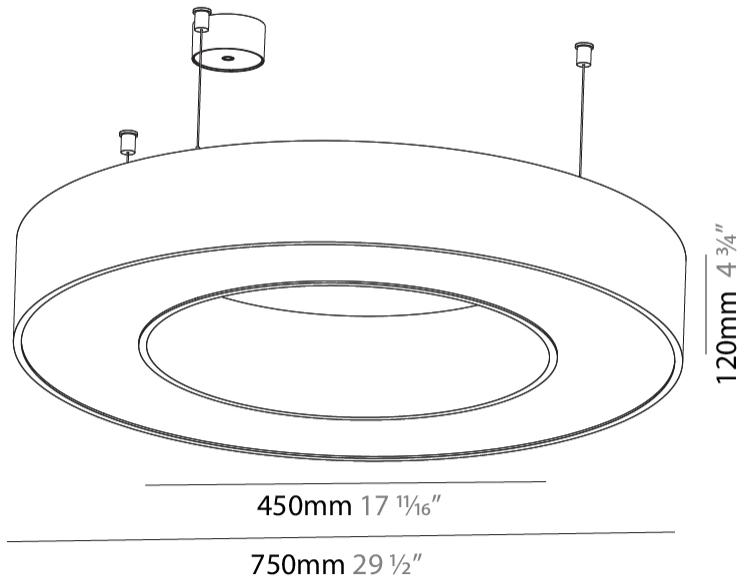

GENERAL

Series: Glorious
Subseries: Glorious
Brand: Prolicht
Division: Architectural
Mounting Type: Suspension
Mounting Location: Ceiling
Subcategory: Ambient

PHYSICAL

Shape: Round
Diameter (mm): 750
Diameter (in): 29 1/2
Height (mm): 120
Height (in): 4 3/4
Max. Overall Height (mm): 2120
Max. Overall Height (in): 83 7/16
Light Distribution: Direct / Indirect
Weight (kg): 7.675
Weight (lbs): 16.9
Diffuser: [PMMA - Opal or Micro-Prism](#)
Fixture Finish: [SSR / BKV / CWI / CRY / HAB / UFT / ITA / RUA / FTG / MYG / LOD / PUS / FRO / FUP / KIA / POP / BLS / SPG / MEY / GOH / GUM / CHC / COM / ABZ / JAG / OBR / MOS / ROR](#)
Fixture Material: Aluminum

ELECTRICAL

Lamp Type: LED (Zhaga Standard)
Input Wattage (W): 45
Total Output Wattage (W): 40 / 32 (3500K)
Dimming: [Non-Dimming / Phase Dimming (120Vac only) / 0-10V Dimming](#)
Driver Included: Yes
Driver Location: Integrated
Driver Type: Constant Current
Driver Class: Class 2
Input Voltage (V): 120 - 277
Constant Current (MA): 350 / 600/400 (3500K)

LED

[Color Temperature (°K): 3000 / 3500 / 4000](#)
Max. Delivered Lumen (lm): 2770 / 2862 / 2920 Direct / 1380 / 1440 / 1470 Indirect
CRI: >80 CRI
Efficiency (%): 71
Lamp Life (hrs): 50000

OPTICAL

RATINGS AND CERTIFICATIONS

Certified By: Certified for North American Standards
IP rating: IP20