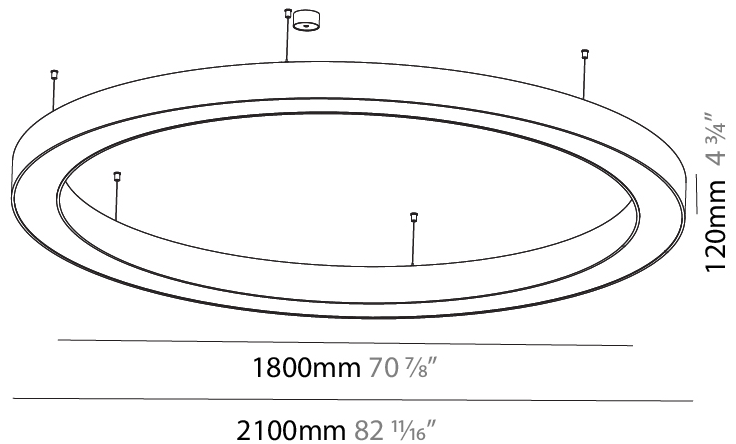

GENERAL

Series: Glorious
Subseries: Glorious
Brand: Prolight
Division: Architectural
Mounting Type: Suspension
Mounting Location: Ceiling
Subcategory: Ambient

PHYSICAL

Shape: Round
Diameter (mm): 2100
Diameter (in): 82 11/16
Height (mm): 120
Height (in): 4 3/4
Max. Overall Height (mm): 2120
Max. Overall Height (in): 83 7/16
Light Distribution: Direct / Indirect
Weight (kg): 26.817
Weight (lbs): 59.12
Diffuser: PMMA - Opal
Fixture Finish: SSR / BKV / CWI / CRY / HAB / UFT / ITA / RUA / FTG / MYG / LOD / PUS / FRO / FUP / KIA / POP / BLS / SPG / MEY / GOH / GUM / CHC / COM / ABZ / JAG / OBR / MOS / ROR
Fixture Material: Aluminum

ELECTRICAL

Lamp Type: LED (Zhaga Standard)
Input Wattage (W): 165
Total Output Wattage (W): 132 / 105.6 (3500K)
Dimming: Non-Dimming / Phase Dimming (120Vac only) / 0-10V Dimming
Driver Included: Yes
Driver Location: Integrated
Driver Type: Constant Current - 120 / 277Vac
Driver Class: Class 2
Input Voltage (V): 120 - 277
Constant Current (MA): 350 / 700/600 (3500K)

LED

Color Temperature (°K): 3000 / 3500 / 4000
Max. Delivered Lumen (lm): 9690 / 10035 / 10240 Direct / 7670 / 7938 / 8100 Indirect
CRI: >80 CRI
Efficiency (%): 70
Lamp Life (hrs): 50000

OPTICAL

RATINGS AND CERTIFICATIONS

Certified By: Certified for North American Standards
IP rating: IP20

PROJECT
TYPE
SPECIFIER
QUANTITY
DATE