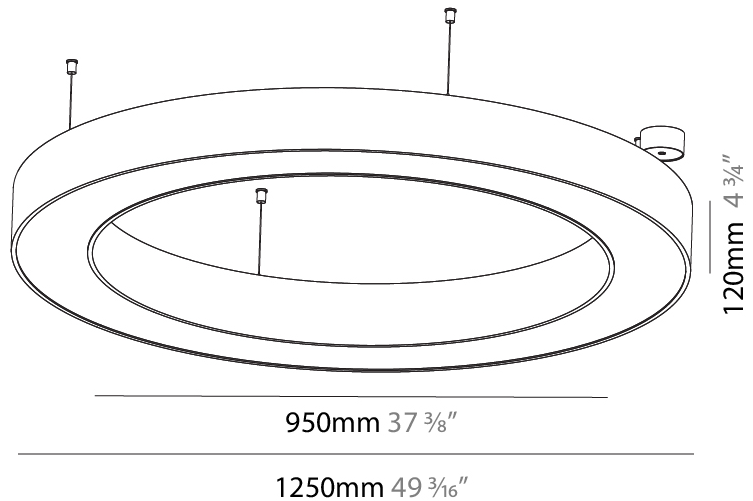

GENERAL

Series: Glorious
Subseries: Glorious
Brand: Prolight
Division: Architectural
Mounting Type: Suspension
Mounting Location: Ceiling
Subcategory: Ambient

PHYSICAL

Shape: Round
Diameter (mm): 1250
Diameter (in): 49 3/16
Height (mm): 120
Height (in): 4 3/4
Max. Overall Height (mm): 2120
Max. Overall Height (in): 83 7/16
Light Distribution: Direct / Indirect
Weight (kg): 13.475
Weight (lbs): 29.70
Diffuser: [PMMA - Opal or Micro-Prism](#)
Fixture Finish: [SSR / BKV / CWI / CRY / HAB / UFT / ITA / RUA / FTG / MYG / LOD / PUS / FRO / FUP / KIA / POP / BLS / SPG / MEY / GOH / GUM / CHC / COM / ABZ / JAG / OBR / MOS / ROR](#)
Fixture Material: Aluminum

ELECTRICAL

Lamp Type: LED (Zhaga Standard)
Input Wattage (W): 90
Total Output Wattage (W): 72 / 57.6 (3500K)
Dimming: [Non-Dimming / Phase Dimming (120Vac only) / 0-10V Dimming](#)
Driver Included: Yes
Driver Location: Integrated
Driver Type: Constant Current
Driver Class: Class 2
Input Voltage (V): 120 - 277
Constant Current (MA): 350 / 1200/600 (3500K)

LED

Color Temperature (°K): [3000 / 3500 / 4000](#)
Max. Delivered Lumen (lm): 5540 / 5733 / 5850 Direct / 3830 / 3969 / 4050 Indirect
CRI: >80 CRI
Efficiency (%): 68
Lamp Life (hrs): 50000

OPTICAL

RATINGS AND CERTIFICATIONS

Certified By: Certified for North American Standards
IP rating: IP20