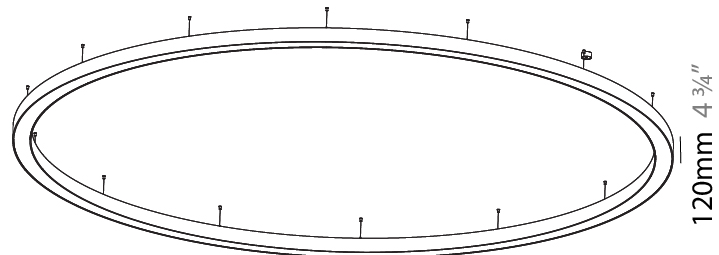

GENERAL

Series: Glorious
Subseries: Glorious
Brand: Prolicht
Division: Architectural
Mounting Type: Suspension
Mounting Location: Ceiling
Subcategory: Ambient

PHYSICAL

Shape: Round
Diameter (mm): 5400
Diameter (in): 212 ⁵/₈
Height (mm): 120
Height (in): 4 ³/₄
Max. Overall Height (mm): 2120
Max. Overall Height (in): 83 ⁷/₁₆
Light Distribution: Direct / Indirect
Weight (kg): 71.452
Weight (lbs): 157.19
Diffuser: PMMA - Opal or Micro-Prism
Fixture Finish: SSR / BKV / CWI / CRY / HAB / UFT / ITA / RUA / FTG / MYG / LOD / PUS / FRO / FUP / KIA / POP / BLS / SPG / MEY / GOH / GUM / CHC / COM / ABZ / JAG / OBR / MOS / ROR
Fixture Material: Aluminum

ELECTRICAL

Lamp Type: LED (Zhaga Standard)
Input Wattage (W): 405
Total Output Wattage (W): 324 / 259.2 (3500K)
Dimming: Non-Dimming / Phase Dimming (120Vac only) / 0-10V Dimming
Driver Included: Yes
Driver Location: Integrated
Driver Type: Constant Current - 120 / 277Vac
Driver Class: Class 2
Input Voltage (V): 120 - 277
Constant Current (MA): 350 / 800/500 (3500K)

LED

Color Temperature (°K): 3000 / 3500 / 4000
Max. Delivered Lumen (lm): 25840 / 26754 / 27300 Direct / 19620 / 2031 / 20720 Indirect
CRI: >80 CRI
Efficiency (%): 70
Lamp Life (hrs): 50000

OPTICAL

RATINGS AND CERTIFICATIONS

Certified By: Certified for North American Standards
IP rating: IP20

PROJECT
TYPE
SPECIFIER
QUANTITY
DATE