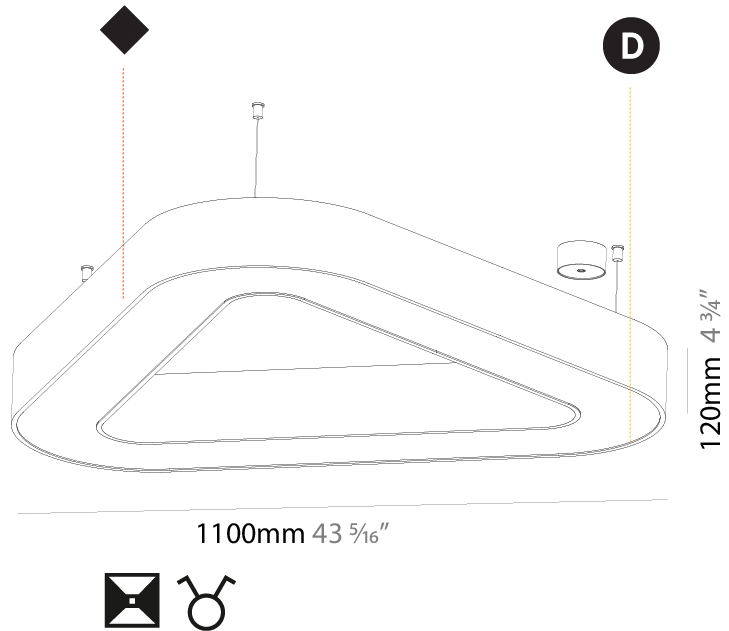

GENERAL

Series: Glorious
Subseries: Glorious Victory
Brand: Prolicht
Division: Architectural
Mounting Type: Suspension
Mounting Location: Ceiling
Subcategory: Ambient

PHYSICAL

Shape: Abstract
Length (mm): 1100
Length (in): 43 5/16
Width (mm): 1100
Width (in): 43 5/16
Height (mm): 120
Height (in): 4 3/4
Max. Overall Height (mm): 2120
Max. Overall Height (in): 83 7/16
Light Distribution: Direct / Indirect
Weight (kg): 10.819
Weight (lbs): 23.851
Diffuser: PMMA - Opal or Micro-Prism
Fixture Finish: SSR / BKV / CWI / CRY / HAB / UFT / ITA / RUA / FTG / MYG / LOD / PUS / FRO / FUP / KIA / POP / BLS / SPG / MEY / GOH / GUM / CHC / COM / ABZ / JAG / OBR / MOS / ROR
Fixture Material: Aluminum

ELECTRICAL

Lamp Type: LED (Zhaga Standard)
Input Wattage (W): 70
Total Output Wattage (W): 60 / 48 (3500K)
Dimming: Non-Dimming / Phase Dimming (120Vac only) / 0-10V Dimming
Driver Included: Yes
Driver Location: Integrated
Driver Type: Constant Current - 120 / 277Vac
Driver Class: Class 2
Input Voltage (V): 120 - 277
Constant Current (MA): 350 / 900/600 (3500K)

LED

Color Temperature (°K): 3000 / 3500 / 4000
Max. Delivered Lumen (lm): 4150 / 4302 / 4390 Direct / 3660 / 3783 / 3860 Indirect
CRI: >80 CRI
Efficiency (%): 70.9
Lamp Life (hrs): 50000

OPTICAL

RATINGS AND CERTIFICATIONS

Certified By: Certified for North American Standards
IP rating: IP20

120mm 4 3/4"

1100mm 43 5/16"