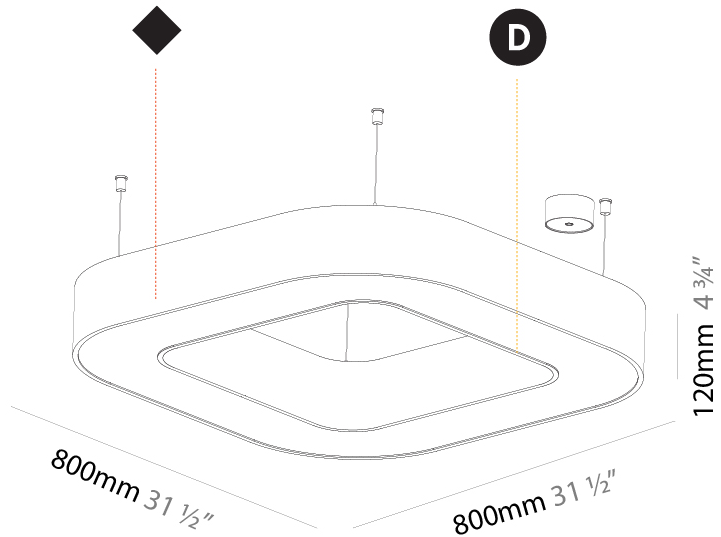

GENERAL

Series: Glorious
Subseries: Glorious Quantum
Brand: Prolicht
Division: Architectural
Mounting Type: Suspension
Mounting Location: Ceiling
Subcategory: Ambient

PHYSICAL

Shape: Square
Length (mm): 800
Length (in): 31 1/2
Width (mm): 800
Width (in): 31 1/2
Height (mm): 120
Height (in): 4 3/4
Max. Overall Height (mm): 2120
Max. Overall Height (in): 83 7/16
Light Distribution: Direct / Indirect
Weight (kg): 9.71
Weight (lbs): 21.44
Diffuser: PMMA - Opal or Micro-Prism
Fixture Finish: SSR / BKV / CWI / CRY / HAB / UFT / ITA / RUA / FTG / MYG / LOD / PUS / FRO / FUP / KIA / POP / BLS / SPG / MEY / GOH / GUM / CHC / COM / ABZ / JAG / OBR / MOS / ROR
Fixture Material: Aluminum

ELECTRICAL

Lamp Type: LED (Zhaga Standard)
Input Wattage (W): 40 / 20
Total Output Wattage (W): 48 / 38.4 (3500K)
Dimming: Non-Dimming / Phase Dimming (120Vac only) / 0-10V Dimming
Driver Included: Yes
Driver Location: Integrated
Driver Type: Constant Current - 120 / 277Vac
Driver Class: Class 2
Input Voltage (V): 120 - 277
Constant Current (MA): 350 / 800/400 (3500K)

LED

Color Temperature (°K): 3000 / 3500 / 4000
Max. Delivered Lumen (lm): 3690 / 3822 / 3900 Direct / 2560 / 2646 / 2700 Indirect
CRI: >80 CRI
Efficiency (%): 69.8
Lamp Life (hrs): 50000

OPTICAL

RATINGS AND CERTIFICATIONS

Certified By: Certified for North American Standards
IP rating: IP20